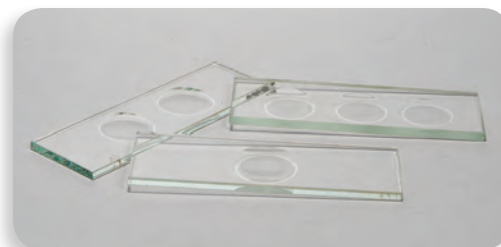

Microscope Slides, Glass, Plain, Rounded Corners

Pre-cleaned slides with rounded corners are 75mm x 25mm, 1.0mm to 1.2mm thick, and are packaged in boxes of 72. Made of quality sheet glass, with ground edges.

Item No.	Description
MSL3X1RC	Plain Slides, 75mm x 25mm, Rounded Corners, pack of 72

Microscope Slides, Glass, Frosted Ends

Pre-cleaned slides with one frosted end are 75mm x 25mm, 1.3mm thick, and are packaged in boxes of 72. Made of quality sheet glass, with ground edges. Frosted end is designed for easy marking and organization of slides.

Item No.	Description
MSLF01	Frosted Slides, 75mm x 25mm, pack of 72

Concavity Slides, Glass

Pre-cleaned slides with concavities are 75mm x 25mm, 1.3mm thick, and are packaged in boxes of 12. Spherical concavities are approximately 16mm in diameter and 0.8mm deep. Available with single, double, or triple concavities. Made of quality sheet glass, with ground edges.

Concavity Slides, Glass, Thick

Pre-cleaned slides with deep concavities are 75mm x 25mm, 3mm thick, and are packaged in boxes of 12. Spherical concavities are approximately 16mm in diameter and 0.8mm deep. Available with single, double, or triple concavities. Made of quality sheet glass, with ground edges.