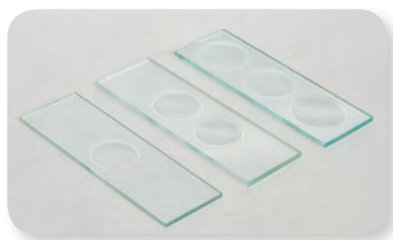

Microscope Slides, Glass, Plain, Rounded Corners

Pre-cleaned slides with rounded corners are 75mm x 25mm, 1.0mm to 1.2mm thick, and are packaged in boxes of 72. Made of quality sheet glass, with ground edges.

Item No.	Description
MSL3X1RC	Plain Slides, 75mm x 25mm, Rounded Corners, pack of 72

Microscope Slides, Glass, Frosted Ends

Pre-cleaned slides with one frosted end are 75mm x 25mm, 1.3mm thick, and are packaged in boxes of 72. Made of quality sheet glass, with ground edges. Frosted end is designed for easy marking and organization of slides.

Item No.	Description
MSLF01	Frosted Slides, 75mm x 25mm, pack of 72

Concavity Slides, Glass

Pre-cleaned slides with concavities are 75mm x 25mm, 1.3mm thick, and are packaged in boxes of 12. Spherical concavities are approximately 16mm in diameter and 0.8mm deep. Available with single, double, or triple concavities. Made of quality sheet glass, with ground edges.

Concavity Slides, Glass, Thick

Pre-cleaned slides with deep concavities are 75mm x 25mm, 3mm thick, and are packaged in boxes of 12. Spherical concavities are approximately 16mm in diameter and 0.8mm deep. Available with single, double, or triple concavities. Made of quality sheet glass, with ground edges.