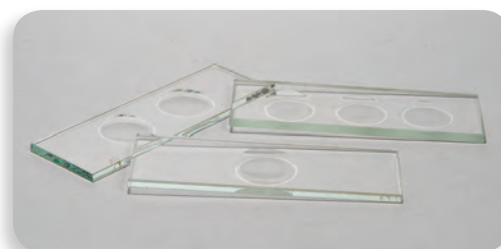

Microscope Slides, Glass, Plain, Rounded Corners

Pre-cleaned slides with rounded corners are 75mm x 25mm, 1.0mm to 1.2mm thick, and are packaged in boxes of 72. Made of quality sheet glass, with ground edges.

Item No.	Description
MSL3X1RC	Plain Slides, 75mm x 25mm, Rounded Corners, pack of 72

Microscope Slides, Glass, Frosted Ends

Pre-cleaned slides with one frosted end are 75mm x 25mm, 1.3mm thick, and are packaged in boxes of 72. Made of quality sheet glass, with ground edges. Frosted end is designed for easy marking and organization of slides.

Item No.	Description
MSLF01	Frosted Slides, 75mm x 25mm, pack of 72

Concavity Slides, Glass

Pre-cleaned slides with concavities are 75mm x 25mm, 1.3mm thick, and are packaged in boxes of 12. Spherical concavities are approximately 16mm in diameter and 0.8mm deep. Available with single, double, or triple concavities. Made of quality sheet glass, with ground edges.

Concavity Slides, Glass, Thick

Pre-cleaned slides with deep concavities are 75mm x 25mm, 3mm thick, and are packaged in boxes of 12. Spherical concavities are approximately 16mm in diameter and 0.8mm deep. Available with single, double, or triple concavities. Made of quality sheet glass, with ground edges.