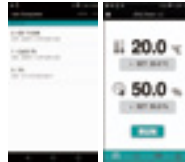

Accessories for CLG3-70 / PSR3-70

LC GreenBox

- Real-time monitoring of equipment connected to LC Connected possible through the dedicated mobile application for Lab Companion's.
(Supported from Android 6.0 Marshmallow version and above. iOS devices to be supported in the future)
- Each lab member can access connected devices for which they have access permission through their personal mobile app.
- One LC GreenBox can communicate with up to four Lab Companion's devices via an RS-232 port and can be expanded via multiple LC GreenBoxes.
- Real-time alarms for events concerning connected equipment.
(temperature deviation, long-term door opening, power failure, and etc.)

LC GreenBox

Real-time monitoring through mobile devices

Connection up to 4 devices

Power failure notification

Cat. No.	Description	Dimension (W x D x H, mm / inch)
AAAQ1011	LC GreenBox	156 x 94 x 34 / 6.1 x 3.7 x 1.3