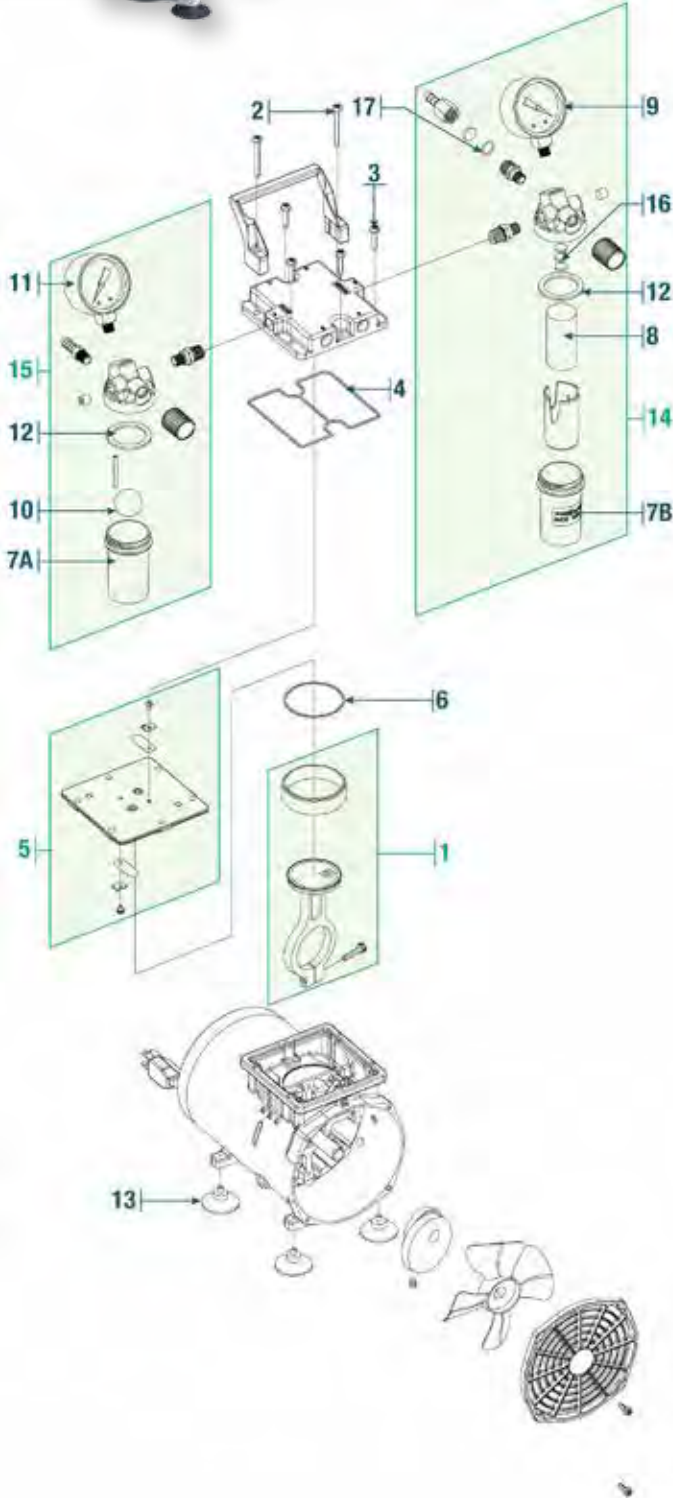

Standard Duty Dry Vacuum Pumps

WOB-L® Models 2522B-01/2522C-02/2534B-01

Comprehensive Service Kits for Models 2522B-01/2522C-02/2534B-01

ID	Qty.	CAT. No.	Description	Service Kit CAT. No. 2522K-03	Service Kit CAT. No. 2534K-03	Seal Service Kit CAT. No. 2522K-04	Feet Service Kit CAT. No. 2500K-04
1	1	2522K-01 2534K-01	Connecting Rod Ass'y	1 ----	---- 1	----	----
2	1	Note 1	Handle Screw	2	2	----	----
3	1	Note 1	Head Screw	4	4	----	----
4	1	Note 1	Gasket Seal	1	1	1	----
5	1	2565K-02	Valve Plate Assembly ²	1	1	----	----
6	1	Note 1	O-Ring	1	1	1	----
7A	1	Note 1	Jar Plastic	1	1	1	----
7B	1	Note 1	Jar Plastic	1	1	1	----
8	1	Note 1	Filter Element	1	1	1	----
10	2	Note 1	Ball	1	1	1	----
12	2	Note 1	Gasket	2	2	2	----
13	1	Note 1	Rubber Suction Feet	----	----	----	4
16	1	Note 1	Replacement Filters	3	3	3	----
17	1	Note 1	O-Ring	1	1	1	----

Individual Spare Parts for Model 2522B-01 (115V 60Hz)

ID	Qty.	CAT. No.	Description
9	1	726025	Pressure Gauge
11	1	726021	Vacuum Gauge
14	1	2522K-06	Pressure Regulator Assembly
15	1	2522K-05	Vacuum Regulator Assembly

Individual Spare Parts for Model 2522C-02 (230V 50Hz USA)

ID	Qty.	CAT. No.	Description
9	1	726025	Pressure Gauge
11	1	726024	Vacuum Gauge
14	1	2522K-06	Pressure Regulator Assembly
15	1	2522K-05	Vacuum Regulator Assembly

Individual Spare Parts for Model 2534B-01 (115V 60Hz)

ID	Qty.	CAT. No.	Description
9	1	726025	Pressure Gauge
11	1	726021	Vacuum Gauge
14	1	2522K-06	Pressure Regulator Assembly
15	1	2522K-05	Vacuum Regulator Assembly