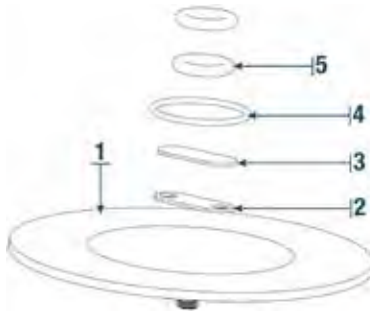

### Single Head Service Kit CAT. No. 2037K-01 for Model 2025

ID	Qty.	Description
1	1	Diaphragm, PTFE
2	2	Intake Valve
3	1	O-Ring
4	2	O-Ring

### Individual Spare Parts for Models 2025

ID	Qty.	CAT. No.	Description
A	1	2014K-01	Con Rod Assembly

Note: All headscrews need to be tightened with torque specs: 19.5 inch-pounds