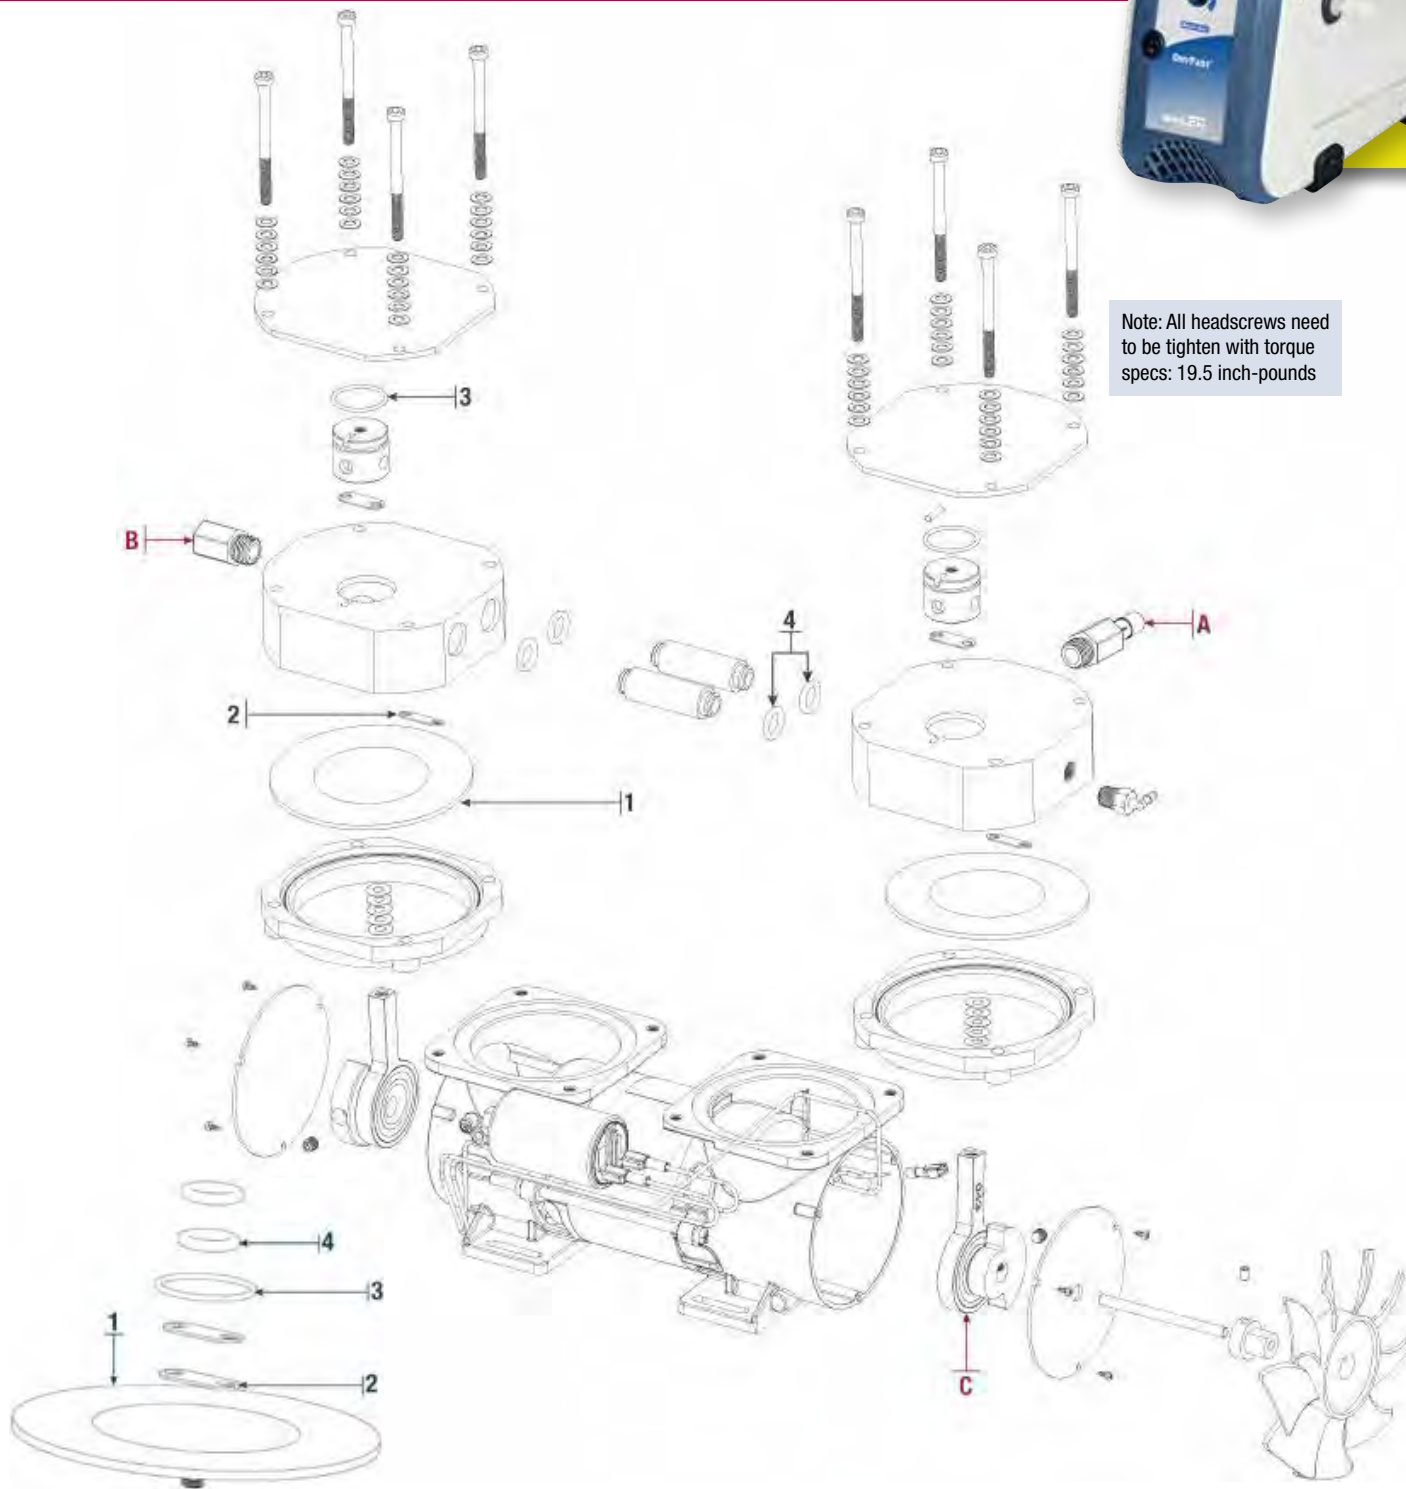

### Single Head Service Kit CAT. No. 2037K-01 for Models 2034/2044

ID	Qty.	Description
<b>Single Head Service Kit 2037K-01</b>		
1	1	Diaphragm, PTFE
2	1	Intake/Exhaust Valve
3	1	O-Ring
4	1	O-Ring

### Individual Spare Parts for Models 2034/2044

ID	Qty.	CAT. No.	Description
A	1	61-3904	Intake Adapter, 14M x 3/8" Barb
B	1	61-3901	Exhaust adapter, 14M x 1/8" FPT
C	1	2014K-01	Con Rod Assembly

# Chemical Duty PTFE Dry Vacuum Pumps

DRYFAST® Models 2037/2047

Note: All headscrews need to be tightened with torque specs: 19.5 inch-pounds

**Single Head Service Kit**  
**CAT. No. 2037K-01 for Models 2037/2047**

ID	Qty.	Description
<b>Single Head Service Kit 2037K-01</b>		
1	1	Diaphragm, PTFE
2	2	Intake Valve, perfluoroelastomer
3	1	O-Ring
4	2	O-Ring

**Individual Spare Parts for Models 2037/2047**

ID	Qty.	CAT. No.	Description
A	1	61-3904	Intake Adapter, 14M x 3/8" Barb
B	1	61-3901	Exhaust adapter, 14M x 1/8" FPT
C	1	2014K-01	Con Rod Assembly