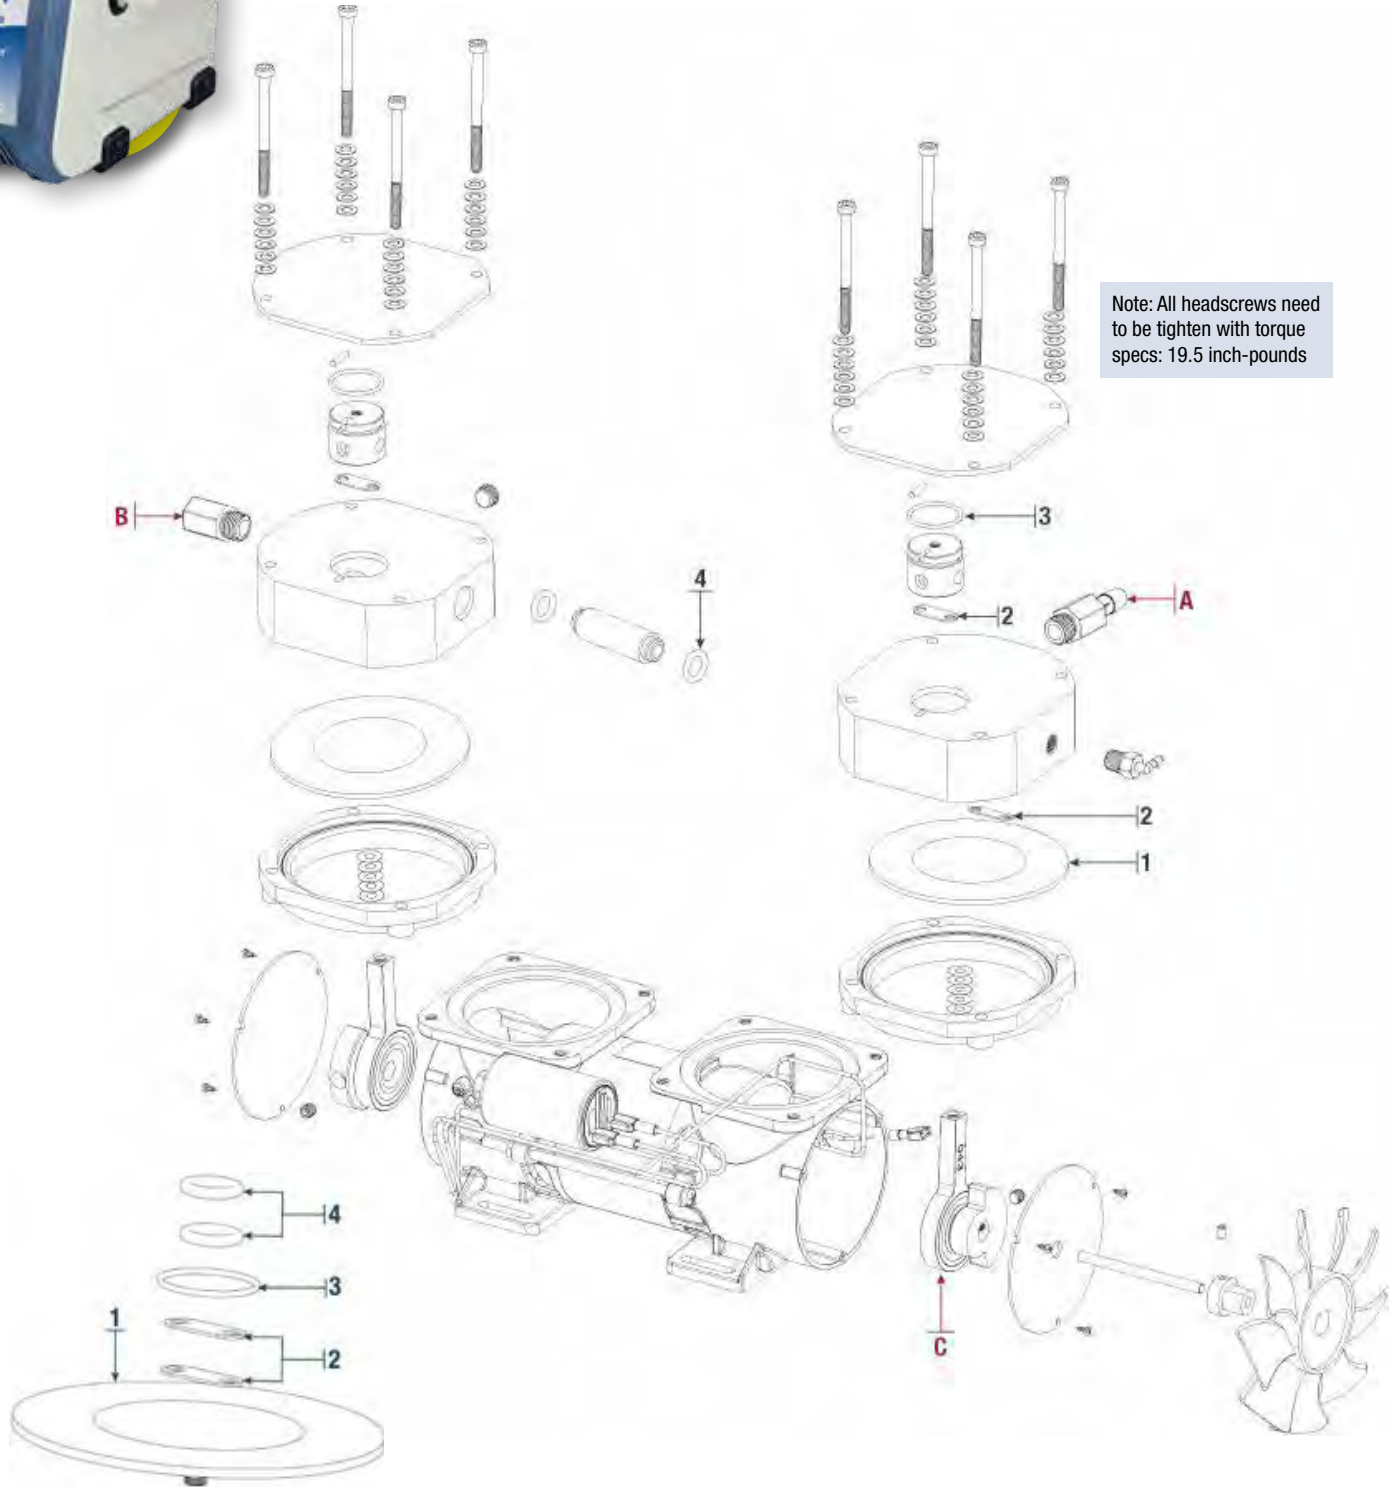

Note: All headscrews need to be tightened with torque specs: 19.5 inch-pounds

Single Head Service Kit CAT. No. 2037K-01 for Models 2034/2044

ID	Qty.	Description
Single Head Service Kit 2037K-01		
1	1	Diaphragm, PTFE
2	1	Intake/Exhaust Valve
3	1	O-Ring
4	1	O-Ring

Individual Spare Parts for Models 2034/2044

ID	Qty.	CAT. No.	Description
A	1	61-3904	Intake Adapter, 14M x 3/8" Barb
B	1	61-3901	Exhaust adapter, 14M x 1/8" FPT
C	1	2014K-01	Con Rod Assembly