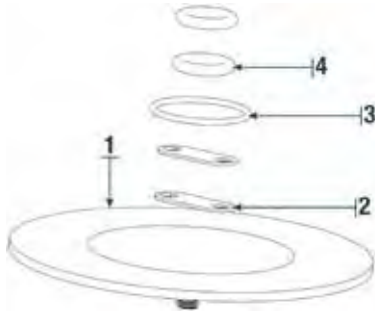

Chemical Duty PTFE Dry Vacuum Pumps

Self-Cleaning Dry Vacuum Systems™ Models 2025/2026/2027/2028

Single Head Service Kit CAT. No. 2037K-01 for Model 2025

ID	Qty.	Description
1	1	Diaphragm, PTFE
2	2	Intake Valve
3	1	O-Ring
4	2	O-Ring