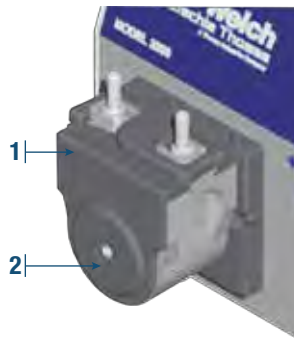

Service Kit CAT. No. 3200K-02 for Models 3100/3200

ID	Qty.	Description
1	1	Pump Head
2	1	Roller Carrier
3	1	Lock
4	1	Rolling Band

Index

Catalog No.	Page No.
1201E	46
1201T	46
1371A-01	19,20,24,25,26
1371A-01	26
1373K-05	36
1373K-06	36
1374	18
1374A	18
1374K-07	18
1374K-08	18
1376	19
1376B-46	36
1376K-05	19
1376K-06	19
1376K-09	26
1376K-10	26
1376K-46	36
1376K-47	36
1376N	26
1380	20
1380K-03	20
1380K-04	20
1393F	7,27
1393G	7,26,28
1393G	28
1393H	7
1393J	22,23
1393K	19,20,24,25
1393L	18,21
1393N	8
1393P	8
1393X	7,29
1397	21
1397A	21

Catalog No.	Page No.
1397B-46	36
1397K-07	21
1397K-08	21
1397K-46	36
1397K-47	36
1399	22
1399A	22
1399K-03	22
1399K-04	22
1400	23
1400A	23,27
1400K-03	23
1400K-04	23
1400K-09	27
1400K-10	27
1400N	27
1401D	19,20,24,25,26,28
1401D-01	19,20,24,25,26
1401E	22,23,27
1401E-01	22,23,27
1401F	18,21
1402	24
1402B-46	36
1402K-02	25
1402K-05	24,25
1402K-06	24
1402K-09	28
1402K-10	28
1402K-46	36
1402K-47	36
1402N	28
1405	25
1405A	19,20,24,25,26,28
1407K-11	3

Catalog No.	Page No.
1407K-15	3
1407K-20	3
1412C	13,51,52
1412D	13
1412E	13
1415B	13,42,51,52,53,54
1415C	13,51,52,53,54
1415D	13
1416B	12
1416C	12
1416C-01	12
1416D	12
1416E-01	10,12
1416E-02	10,12
1416H	12
1416H-01	12
1417	12,29
1417G	12
1417H-01	12
1417L	12,29
1417P-10	12
1417P-20	12
1417P-7	12
1417R	12
1417Y-05	12
1420H-01	11
1420H-02	11
1420H-14	10
1420H-17	11
1420H-18	11
1420H-19	11
1420H-20	10
1420H-21	10
1421	5

Catalog No.	Page No.
1421D	5
1423B	13,42
1426	45
1426K-01	45
1430A	11
1430B	11
1430C	11
1475K-01	55
1475K-02	55
1475K-03	55
1475K-04	55
1475K-05	55
1475K-06	55
1475K-07	55
1475K-08	55
1475K-09	55
1475K-10	55
1475K-20	55
1475K-21	11,55
1475K-22	11
1475K-23	11
1515	4
1515A	4
1515B	4
1520B-01	4
1520B-02	4
1520K-10	4
1520K-11	4
1525B-01	4
1525C-02	4
1525K-10	4
1525K-11	4
1801Z	46
2014	38