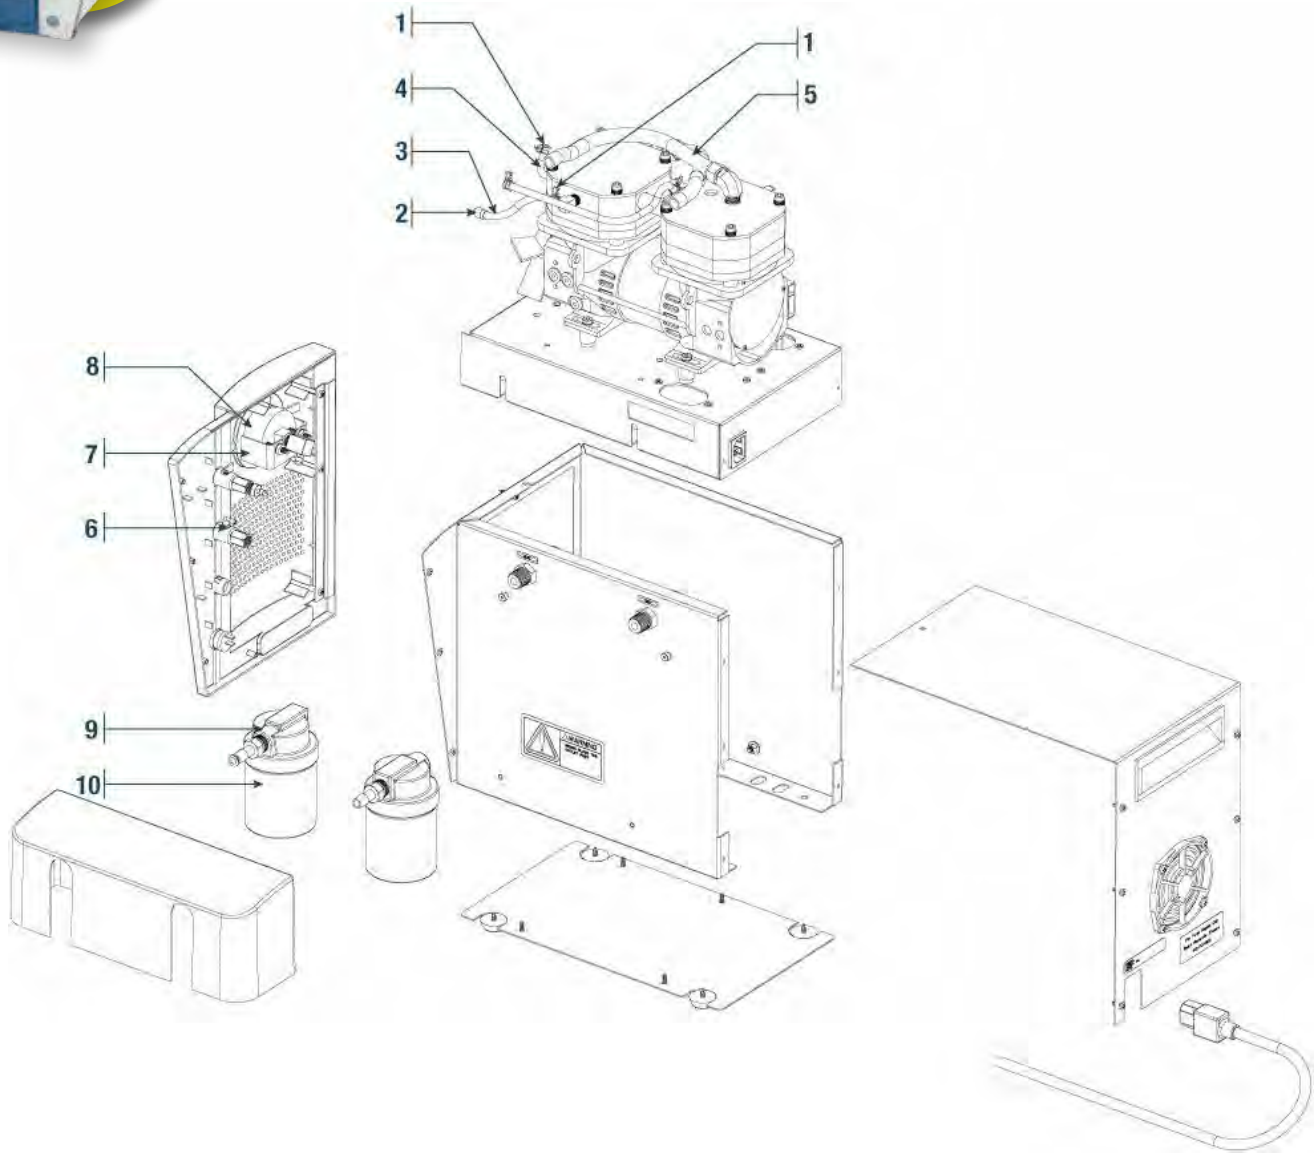

Chemical Duty PTFE Dry Vacuum Pumps

Self-Cleaning Dry Vacuum Systems™ Models 2025/2026/2027/2028

Tubing Service Kit CAT. No. 2025K-06 for Models 2025/2026/2027/2028

ID	Qty.	Description
Tubing Service Kit 2025K-06		
1	4	Hose Clamp 5/16"
2	2	Hose Clamp 1/8"
3	0.35 ft.	Tubing
4	1.60 ft.	Tubing
5	1.30 ft.	Tubing
6	1	Gasket
7	1	U-Clamp

Individual Spare Parts for Models 2025/2026/2027/2028

ID	Qty.	CAT. No.	Description
8¹	1	726123	Analog Vacuum Gauge 2" Dial (mbar/kPa)
8¹	1	726125	Analog Vacuum Gauge 2" Dial (in Hg/cm Hg)
9	2	1423B	Glass Jar Assembly
10	2	1415B	Replacement Glass Jar

1. For models 2025 and 2026