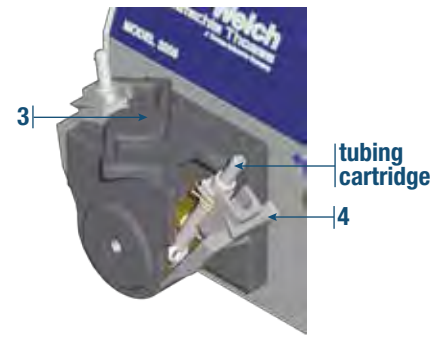

Service Kit CAT. No. 3200K-02 for Models 3100/3200

ID	Qty.	Description
1	1	Pump Head
2	1	Roller Carrier
3	1	Lock
4	1	Rolling Band

Index

Catalog No.	Page No.
1201E	46
1201T	46
1371A-01	19,20,24,25,26
1371A-01	26
1373K-05	36
1373K-06	36
1374	18
1374A	18
1374K-07	18
1374K-08	18
1376	19
1376B-46	36
1376K-05	19
1376K-06	19
1376K-09	26
1376K-10	26
1376K-46	36
1376K-47	36
1376N	26
1380	20
1380K-03	20
1380K-04	20
1393F	7,27
1393G	7,26,28
1393G	28
1393H	7
1393J	22,23
1393K	19,20,24,25
1393L	18,21
1393N	8
1393P	8
1393X	7,29
1397	21
1397A	21

Catalog No.	Page No.
1397B-46	36
1397K-07	21
1397K-08	21
1397K-46	36
1397K-47	36
1399	22
1399A	22
1399K-03	22
1399K-04	22
1400	23
1400A	23,27
1400K-03	23
1400K-04	23
1400K-09	27
1400K-10	27
1400N	27
1401D	19,20,24,25,26,28
1401D-01	19,20,24,25,26
1401E	22,23,27
1401E-01	22,23,27
1401F	18,21
1402	24
1402B-46	36
1402K-02	25
1402K-05	24,25
1402K-06	24
1402K-09	28
1402K-10	28
1402K-46	36
1402K-47	36
1402N	28
1405	25
1405A	19,20,24,25,26,28
1407K-11	3

Catalog No.	Page No.
1407K-15	3
1407K-20	3
1412C	13,51,52
1412D	13
1412E	13
1415B	13,42,51,52,53,54
1415C	13,51,52,53,54
1415D	13
1416B	12
1416C	12
1416C-01	12
1416D	12
1416E-01	10,12
1416E-02	10,12
1416H	12
1416H-01	12
1417	12,29
1417G	12
1417H-01	12
1417L	12,29
1417P-10	12
1417P-20	12
1417P-7	12
1417R	12
1417Y-05	12
1420H-01	11
1420H-02	11
1420H-14	10
1420H-17	11
1420H-18	11
1420H-19	11
1420H-20	10
1420H-21	10
1421	5

Catalog No.	Page No.
1421D	5
1423B	13,42
1426	45
1426K-01	45
1430A	11
1430B	11
1430C	11
1475K-01	55
1475K-02	55
1475K-03	55
1475K-04	55
1475K-05	55
1475K-06	55
1475K-07	55
1475K-08	55
1475K-09	55
1475K-10	55
1475K-20	55
1475K-21	11,55
1475K-22	11
1475K-23	11
1515	4
1515A	4
1515B	4
1520B-01	4
1520B-02	4
1520K-10	4
1520K-11	4
1525B-01	4
1525C-02	4
1525K-10	4
1525K-11	4
1801Z	46
2014	38