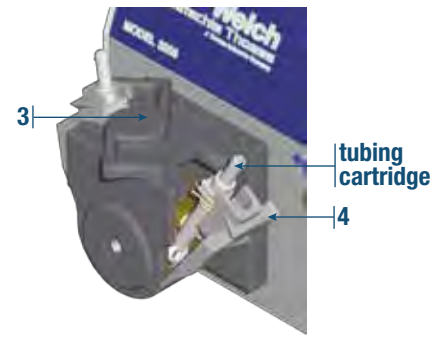

### Replacement Cartridges for Models 3100/3200

Material	Silicone	PVC
Applications	Biofluids / Food	General Lab, Viscous Fluids
Tubing I.D. (Flow Rate Range)	Tubing Cartridges (5 each) CAT. No.	Tubing Cartridges (5 each) CAT. No.
1.6mm (3-30 ml/min) - 5 pack	3432K-01	3434K-01
3.2mm (10-130 ml/min) - 5 pack	3432K-02	3434K-02
4.8mm (30-300 ml/min) - 5 pack	3432K-04	3434K-04

### Service Kit CAT. No. 3200K-02 for Models 3100/3200

ID	Qty.	Description
1	1	Pump Head
2	1	Roller Carrier
3	1	Lock
4	1	Rolling Band