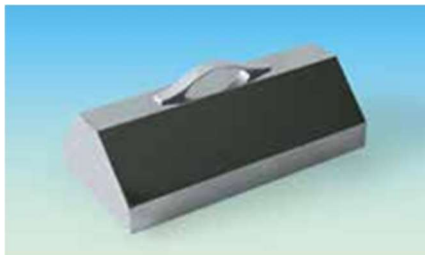

SKU	DESCRIPTION:	CAD \$	USD \$
DH.WSB02018	SBV018 Domed Lid, Stainless Steel For use with MaXturdy 18 Shaking Water bath	295.45	206.82

DH.WSB02030	(2) Dome Lid, Stainless steel (Optional) SBD030 Domed Lid, Stainless Steel For use with MaXturdy 30 Shaking Water bath	332.05	225.45
-------------	---	--------	--------

DH.WSB02045	(2) Dome Lid, Stainless steel (Optional) SBV045 Domed Lid, Stainless Steel For use with MaXturdy 45 Shaking Water bath	359.85	251.90
-------------	---	--------	--------

(2) Dome Lid, Stainless steel (Optional)