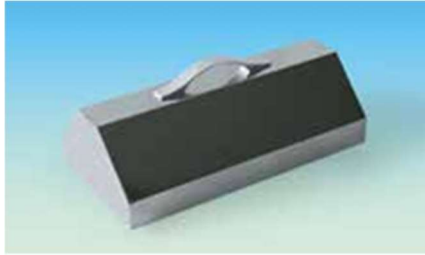

SKU	DESCRIPTION:	CAD \$	USD \$
DH.WSB02018	SBV018 Domed Lid, Stainless Steel For use with MaXturdy 18 Shaking Water bath	295.45	206.82

DH.WSB02030	(2) Dome Lid, Stainless steel (Optional) SBD030 Domed Lid, Stainless Steel For use with MaXturdy 30 Shaking Water bath	332.05	225.45
-------------	---	--------	--------

DH.WSB02045	(2) Dome Lid, Stainless steel (Optional) SBV045 Domed Lid, Stainless Steel For use with MaXturdy 45 Shaking Water bath	359.85	251.90
-------------	---	--------	--------

(2) Dome Lid, Stainless steel (Optional)