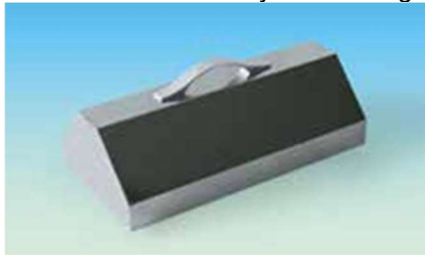

SKU	DESCRIPTION:	CAD \$	USD \$
DH.WSB02018	SBV018 Domed Lid, Stainless Steel For use with MaXturdy 18 Shaking Water bath	295.45	206.82

DH.WSB02030	(2) Dome Lid, Stainless steel (Optional) SBD030 Domed Lid, Stainless Steel For use with MaXturdy 30 Shaking Water bath	332.05	225.45
-------------	---	--------	--------

DH.WSB02045	(2) Dome Lid, Stainless steel (Optional) SBV045 Domed Lid, Stainless Steel For use with MaXturdy 45 Shaking Water bath	359.85	251.90
-------------	---	--------	--------

(2) Dome Lid, Stainless steel (Optional)